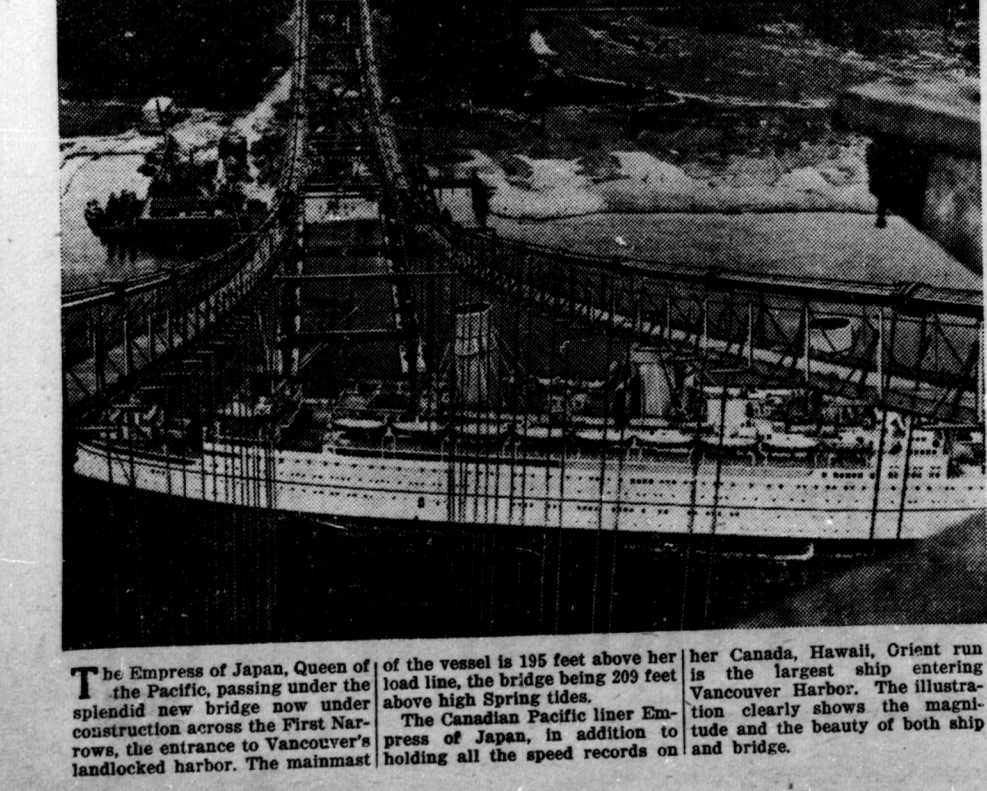

YOU CAN ALWAYS SHOP TO ADVANTAGE AT YOUR REXALL DRUG STORE

Ice Cream BRICKS - 20c - NU-FEET MEDICATED INSLES

Woodbury's Face Powder any shade 25c

Woodbury's Creams 25c New Low Prices ON WOODBURY'S SOAP

L. L. McBRIDE, Phm.B. WE DELIVER

GEORGE W. WALKER SOVEREIGN LIFE ASSURANCE CO. A. J. GURNEY MONTREAL LIFE INSURANCE

TIRE SAVING START WITH GOOD YEAR TIRES

Leatherdale Motors PHONE 95 JARVIS, ONT. Engineering Marvels at Vancouver

LET UNDERSTANDING REPLACE BLAME

The more we understand human behaviour, the less do we blame the child or the adult for behaving in the way that is, to us, the unwelcome way.

Mary's life at home had not been happy. True, she was often enough in the wrong, but to her that was not of importance because her parents blamed her for it.

In the home, Mary felt insecure. She was blamed and to her, the blame was unfair so she struggled to assert herself which is a much more healthy thing to do than to be a victim.

Mary's intelligence is below normal, which would account for her difficulty with school work. She has no control over the intelligence which she is born with.

This problem did not, as a whole, can be attached to her on an as-is basis because that is merely an incidental. Mary is a problem because she has not been treated with understanding.

Even a person who has no enemies probably has a few friends of whom he is ashamed.

Adlets

FARM FOR SALE 100 acres more or less, being south half Lot 19, Concession 7, Walpole.

FREIGHT MODEL AEROPLANES! BOY'S GIRLS! Rush lot in coin to cover mailing and will ship you a handsome...

WARNING It has been brought to the attention of the Local Board of Health that certain householders have been dumping out their Cesspools into an open ditch...

HEALTH. IYVAN W. HOLMES, Secretary. A WEEKLY REVIEW OF NATIONAL AFFAIRS (continued from page one)

The Bank of Canada. Going through the house and soon to become law is the bill to invest the ownership of the central bank entirely in the hands of the government.

The Bank of Canada. Going through the house and soon to become law is the bill to invest the ownership of the central bank entirely in the hands of the government.

The Bank of Canada. Going through the house and soon to become law is the bill to invest the ownership of the central bank entirely in the hands of the government.

The Bank of Canada. Going through the house and soon to become law is the bill to invest the ownership of the central bank entirely in the hands of the government.

The Bank of Canada. Going through the house and soon to become law is the bill to invest the ownership of the central bank entirely in the hands of the government.

The Bank of Canada. Going through the house and soon to become law is the bill to invest the ownership of the central bank entirely in the hands of the government.

THE HOUSE OF QUALITY

- ZINC JAR RINGS, per doz. 25c JAR RUBBERS, white, 4 doz. 25c JAR TOPS, GLASS, per doz. 25c PICKLES, sweet mixed 31c OLIVES, stuffed 31c CIDER VINEGAR, bottle 10c TOMATOES, solid pack 10c PUMPKIN, Culverhouse, solid pack 10c WAX BEANS, cut 10c CORN, Golden Bantam 10c

J. S. BURWASH JARVIS, ONT. PHONE 58-R 2

DELLER'S GROCERY

- TABLE NAPKINS, colored 15c - plain 10c FANCY MIXED CAKES, 2 lbs. for 25c AEROXON COIL, 3 for 5c JAR RUBBERS, per pkg. 25c PRINCESS SOAP FLAKES, 3 pkgs. 50c LONDON HOUSE COFFEE, 1 lb. jar 40c ROBIN HOOD OATS, large pkg. 40c SUPER SUDS, 2 pkgs. 10c JAPAN TEA, per lb. 50c

PHONE 29 JARVIS, ONT.

WEEK-END SPECIALS