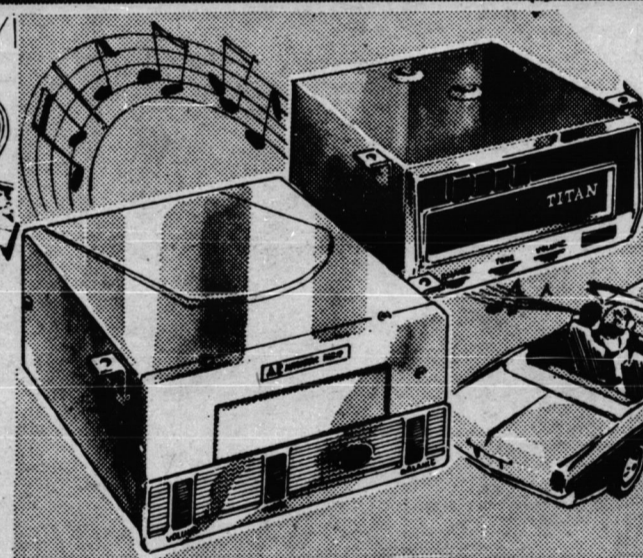

COMBINATION 8-TRACK STEREO Tape Player/Radio

89.95

UNDER-DASH STEREO 8-Track Player **54.95**

8-TRACK STEREO Mini Tape Player **69.95**

AUTOMATIC STEREO 8-Track Player **79.95**

AUTOMATIC STEREO Cassette Player **79.95**

AM/FM STEREO Cartridge Tuner **47.95**

CASSETTE Tapes

Apply for a CANADIAN TIRE Credit Card Today

EXTRA! Cash and Carry BONUS COUPONS

HAGERSVILLE