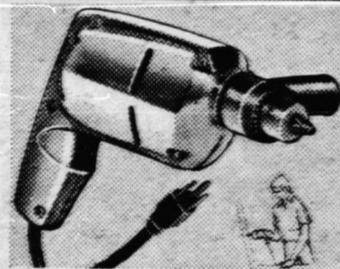

'Santa's' Workshop