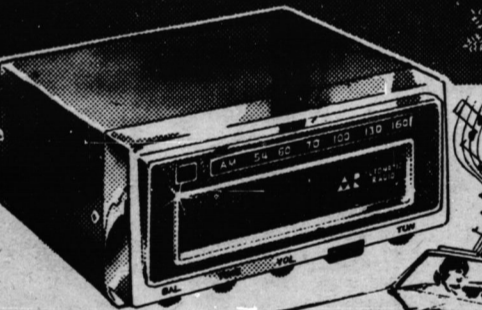

...and CANADIAN TIRE is BIG in ELECTRIC DRILLS—

1/4" Drill—Low Priced! 11.99

Popular 3/8" Model—2.5 amp motor 15.95

Gives 50% more drilling torque than 1/4" models. Up to 3/4" capacity in steel, 3/4" in hardwood. Gear-type chuck, key.

Powerful 1/2" Drill—3.2 amp motor 19.95

Capacity: 1/2" in steel, 3/4" in hardwood. Rugged metal housing; 1/4 h.p. turning force. Life-Weld armature. Chuck key.

Heavy-Duty 3/8" Drill—3.4 amp motor 27.95

Up to 200% more torque than 1/4" drills. 1/2 h.p. drills up to 3/4" in steel, 3/4" in hardwood. Mirror-finish alloy housing.

'Santa's' Workshop

MOR-POWER—EXTRA BITE Big Job 1/2" Drill 32.95

POWERFUL BLACK & DECKER 3/8" Drill 18.95

Mor-Power Circular SAW

VERSATILE MOR-POWER 7 1/2" Circular Saw 46.95

POPULAR PRICE 1/5-H.P. Jig Saw 18.75

MOR-POWER ORBITAL Sander 18.75

THIS STORE OPEN TO 9 P.M. EVERY DAY TO CHRISTMAS EXCEPT SAT. NITE

Regular $30.95
26.95
SAVE $4.00

A SALE HIGHLIGHT FROM EARLY BIRD VALUES Gift

Black & Decker Jig Saw

PHONE 768-3531

HAGERSVILLE

Apply for a CANADIAN TIRE Credit Card Today

EXTRA! Cash and Carry BONUS COUPONS

Tune in to a pre-Christmas $30.00 Saving!

SLICK 3-Piece STEREO SET

129.95
Reg. $159.95

Candle AM/FM Portable

39.95

Give a Gifted **24.95**

Save $20.00! LLOYD'S 8-TRACK TAPE-PLAYER and AM/FM Stereo Tuner/Amplifier

Reg. $199.95 **179.95**

Music-Makers - Christmas '70

THIS STORE OPEN TO 9 P.M. EVERY DAY TO CHRISTMAS EXCEPT SAT. NITE

COMBINATION 8-TRACK STEREO Tape Player/Radio

89.95

UNDER-DASH STEREO 8-Track Player **54.95**

8-TRACK STEREO Mini Tape Player **69.95**

AUTOMATIC STEREO 8-Track Player **79.95**

AUTOMATIC STEREO Cassette Player **79.95**

AM/FM STEREO Cartridge Tuner **47.95**

CASSETTE Tapes

Apply for a CANADIAN TIRE Credit Card Today

EXTRA! Cash and Carry BONUS COUPONS

HAGERSVILLE