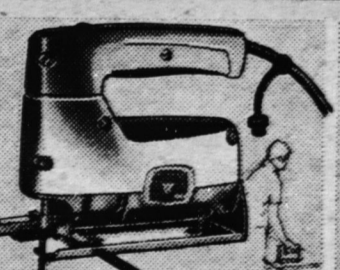

VERSATILE MOR-POWER 7 1/2" Circular Saw 46.95

POPULAR PRICE 1/5-H.P. Jig Saw 18.75