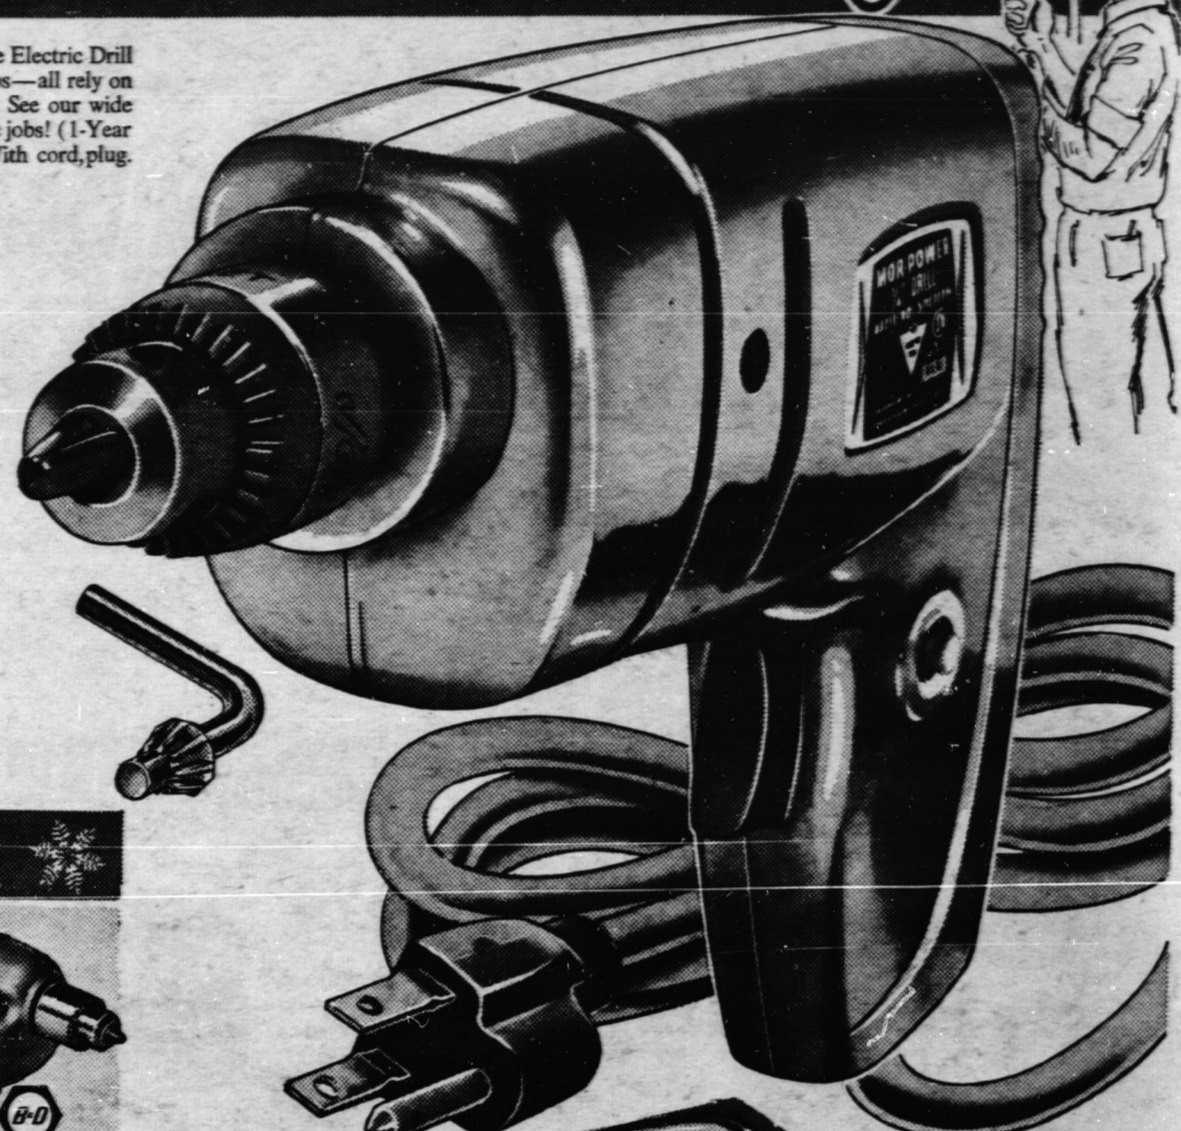

1/4" Drill—Low Priced! 11.99

Popular 3/8" Model—2.5 amp motor 15.95

Gives 50% more drilling torque than 1/4" models. Up to 3/4" capacity in steel, 3/4" in hardwood. Gear-type chuck, key.

Powerful 1/2" Drill—3.2 amp motor 19.95

Capacity: 1/2" in steel, 3/4" in hardwood. Rugged metal housing; 1/4 h.p. turning force. Life-Weld armature. Chuck key.

Heavy-Duty 3/8" Drill—3.4 amp motor 27.95

Up to 200% more torque than 1/4" drills. 1/2 h.p. drills up to 3/4" in steel, 3/4" in hardwood. Mirror-finish alloy housing.