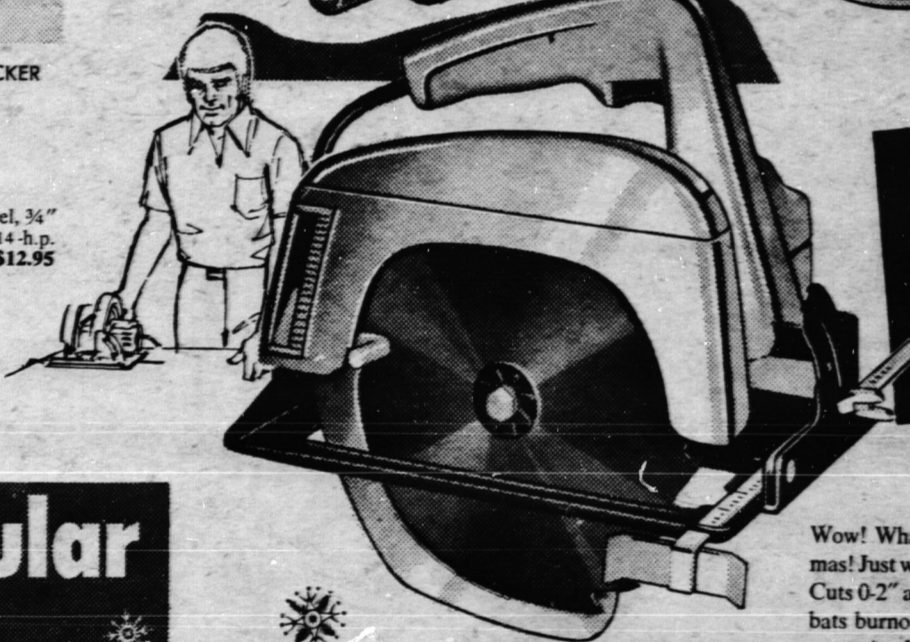

'Santa's' Workshop

MOR-POWER—EXTRA BITE Big Job 1/2" Drill 32.95

POWERFUL BLACK & DECKER 3/8" Drill 18.95

Mor-Power Circular SAW

VERSATILE MOR-POWER 7 1/2" Circular Saw 46.95

POPULAR PRICE 1/5-H.P. Jig Saw 18.75

MOR-POWER ORBITAL Sander 18.75

THIS STORE OPEN TO 9 P.M. EVERY DAY TO CHRISTMAS EXCEPT SAT. NITE

Regular $30.95
26.95
SAVE $4.00

A SALE HIGHLIGHT FROM EARLY BIRD VALUES Gift

Black & Decker Jig Saw