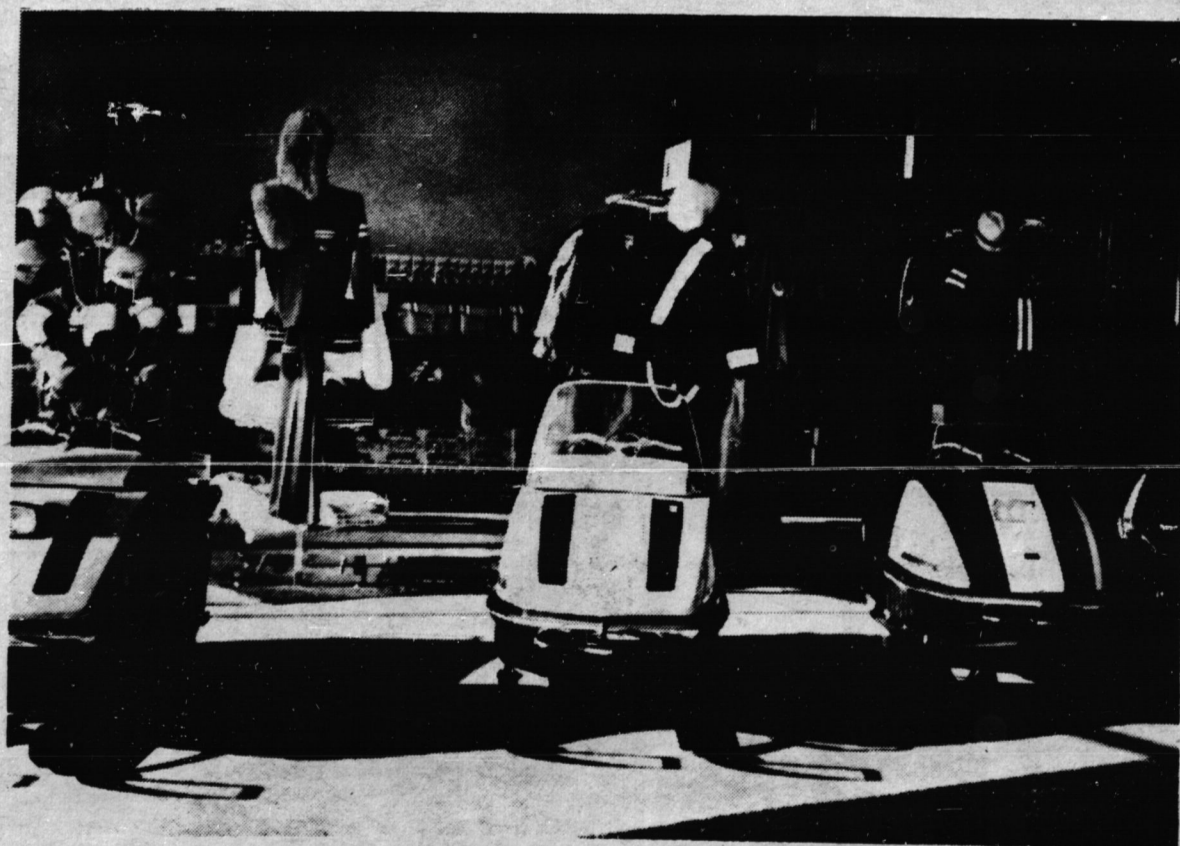

THIS IS IT!...

SPECTACULAR

here are the muscle machines

This is the series that stands out from the crowd... away from the pack. T'NT, built to take anything that comes along. These are the muscle machines, aerodynamically designed to give you the tops in performance with the best in appearance. Rough, tough pace-setters on the track and trail-blazers over the hills. They're built for power... all the power you can use. Move yourself up to the styling and power of T'NT and move right on out.

When you look at all the facts...
ski-doo '72
has more going for you.

10%
DISCOUNT
ON CLOTHING
& ACCESSORIES

2 DAYS ONLY

DON HYDE MARINE

GRAND OPENING

FRI. DEC. 3rd, SAT. DEC. 4th

Get a new snowmobile right now for as little as **595.⁰⁰**